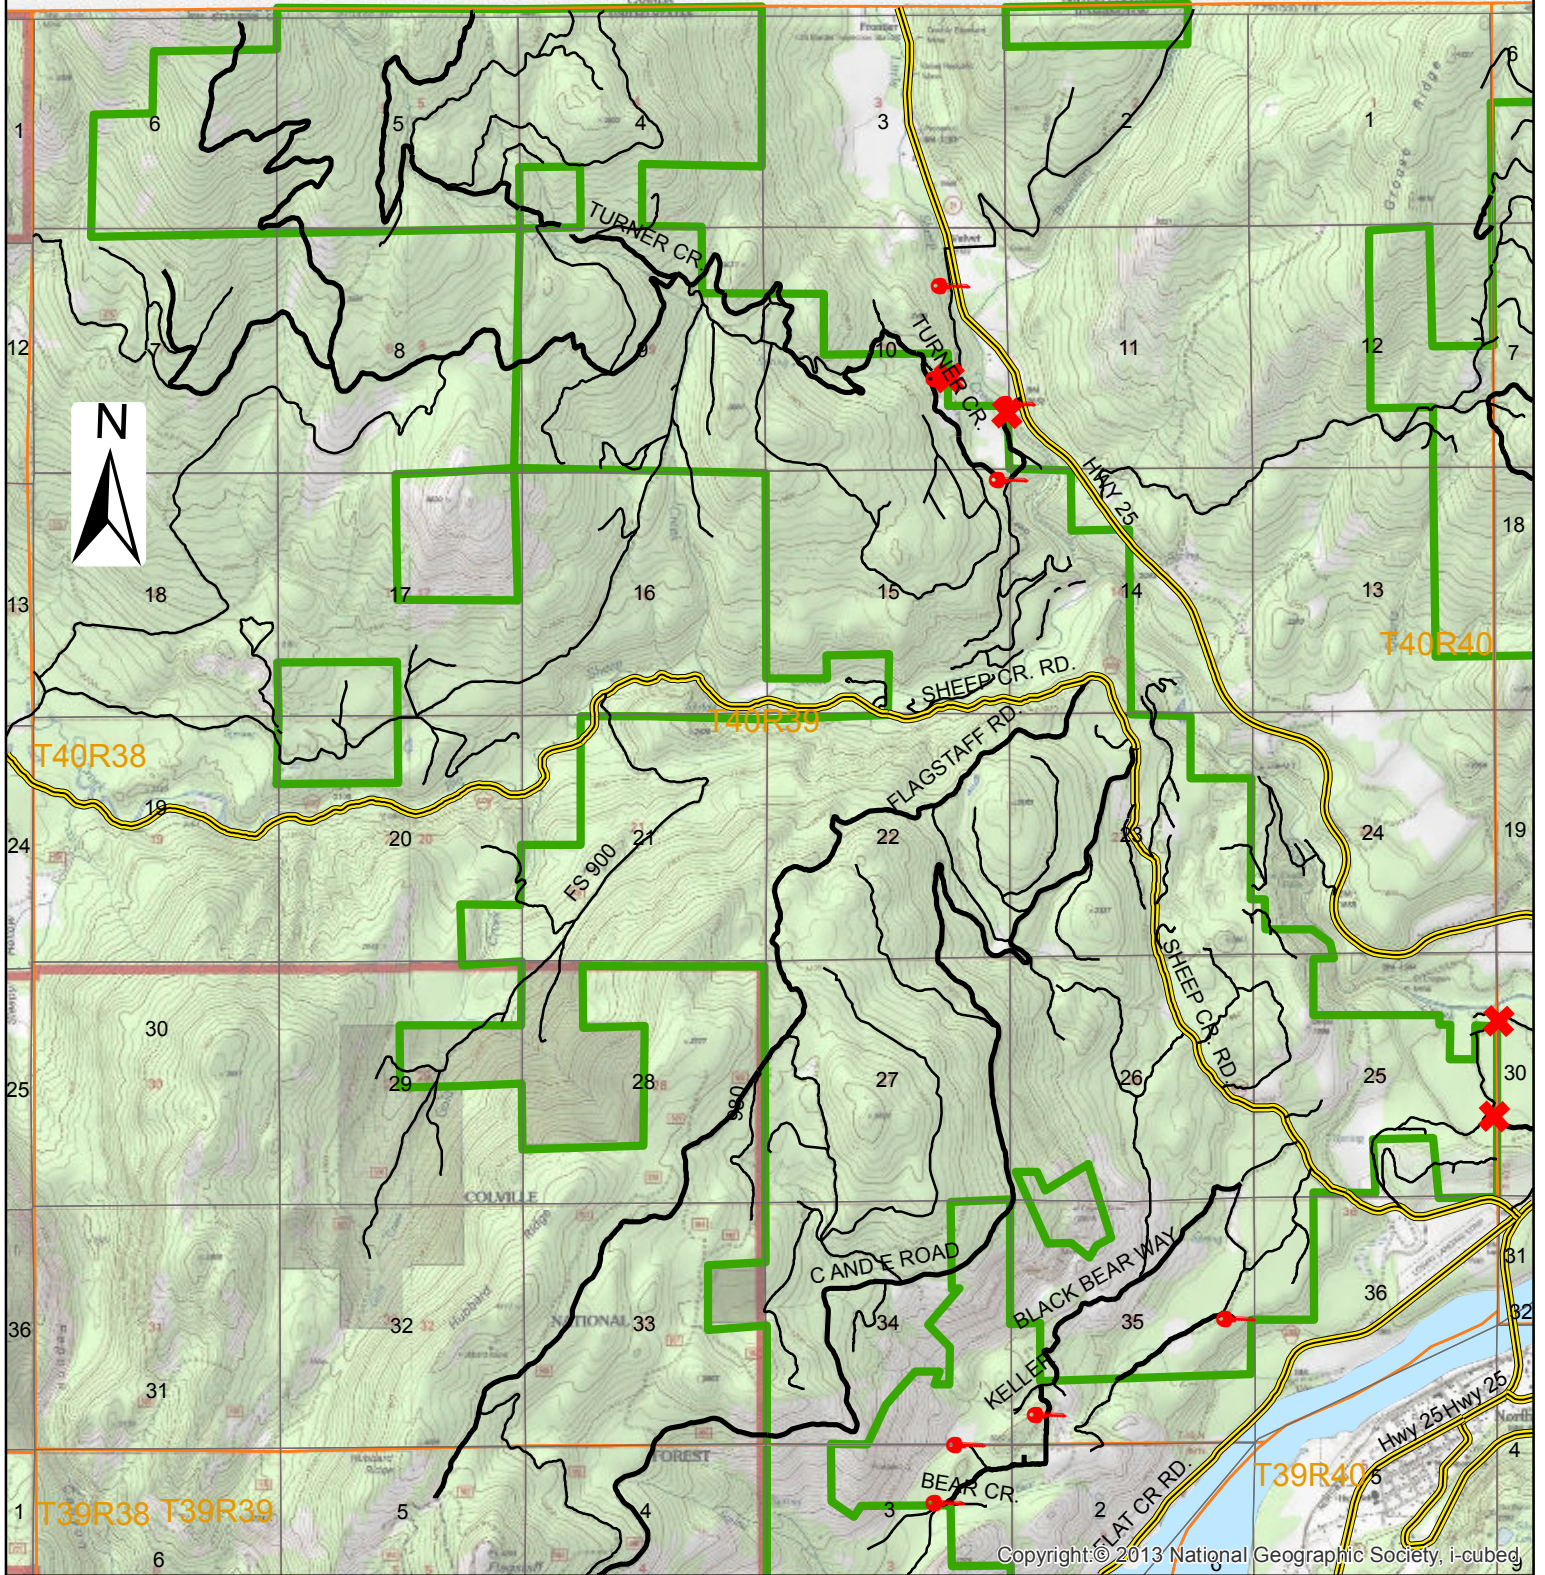

CANADA

Copyright: © 2013 National Geographic Society, i-cubed

11 / 2014

1:50,000

WASHINGTON Northport West

This map is meant for informational purposes only. No guarantee as to its accuracy.

-  Gate
-  No Public Access
-  Gate Hosts
-  IEP Property
-  Sections_WA.lyr