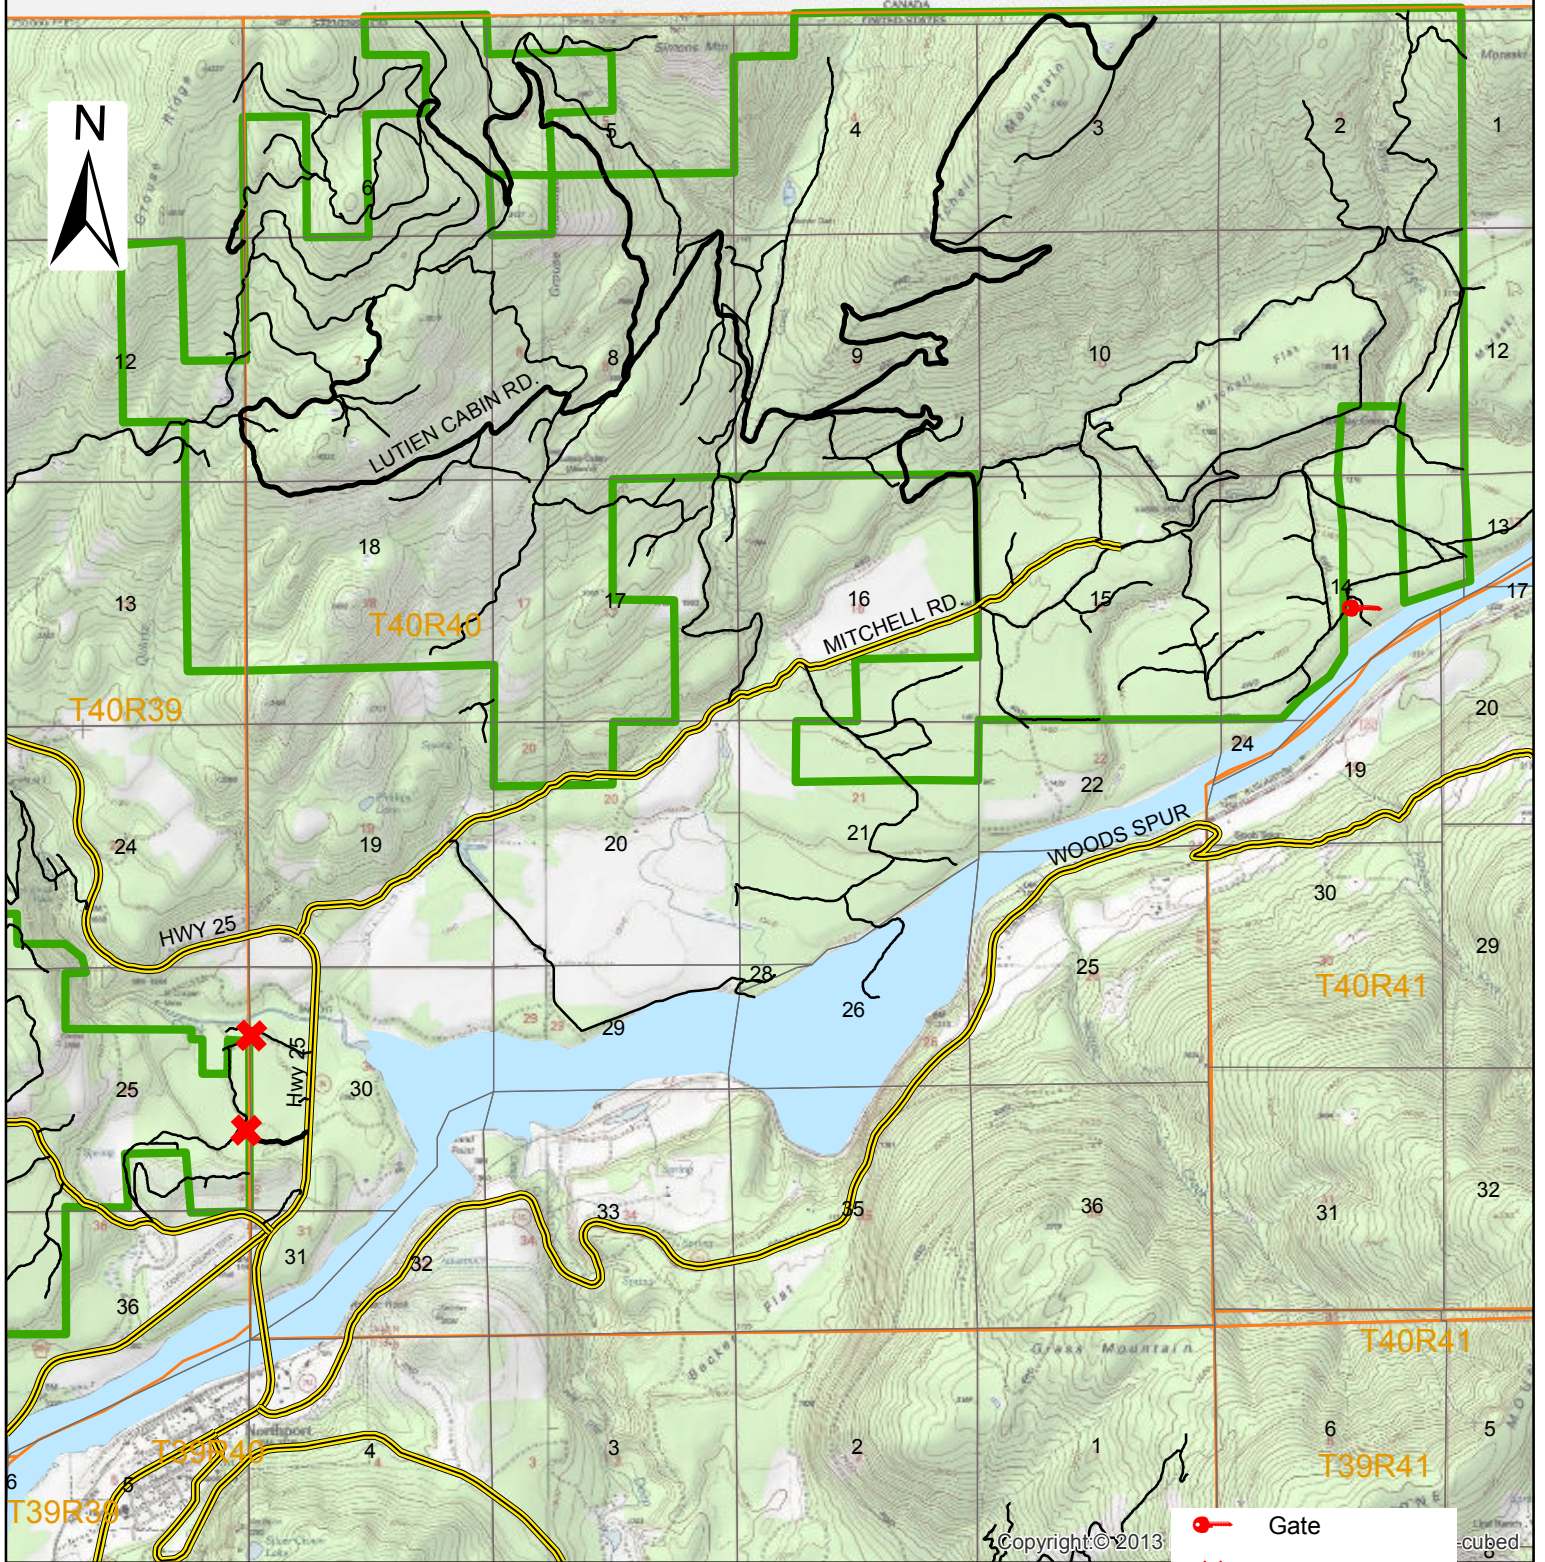

CANADA

Copyright © 2013

-  Gate
-  No Public Access
-  Gate Hosts
-  IEP Property
-  Sections\_WA.lyr
-  Public road
-  Main haul road
-  Logging spur

**INLAND EMPIRE**  
PAPER COMPANY  
*Papermakers since 1911.*

# WASHINGTON Northport East

This map is meant for informational purposes only. No guarantee as to its accuracy.